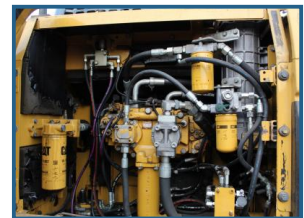

JH Equipment

Caterpillar 329DL

£45,000.00

Undercarriage 90% good.

Product Details

Category/Type	Excavators
Make	Caterpillar
Model	329DL
Year	2010
Hours	-

Plot 4, Saxilby Enterprise Park, Saxilby Road, Lincoln, LN1 2LR

Tel: +44 (0)1522 704729
Mob: +44 (0)7831 588248

www.jhequipment.net john@jhequipment.net