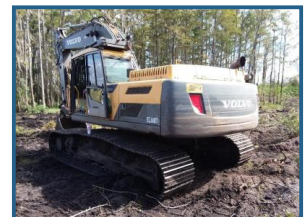

JH Equipment

Volvo EC300DL

£50,000.00

2012 Volvo EC300DL, manual thumb,
located Florida USA.

Product Details

Category/Type	Excavators
Make	Volvo
Model	EC300DL
Year	2012
Hours	-

Plot 4, Saxilby Enterprise Park, Saxilby Road, Lincoln, LN1 2LR